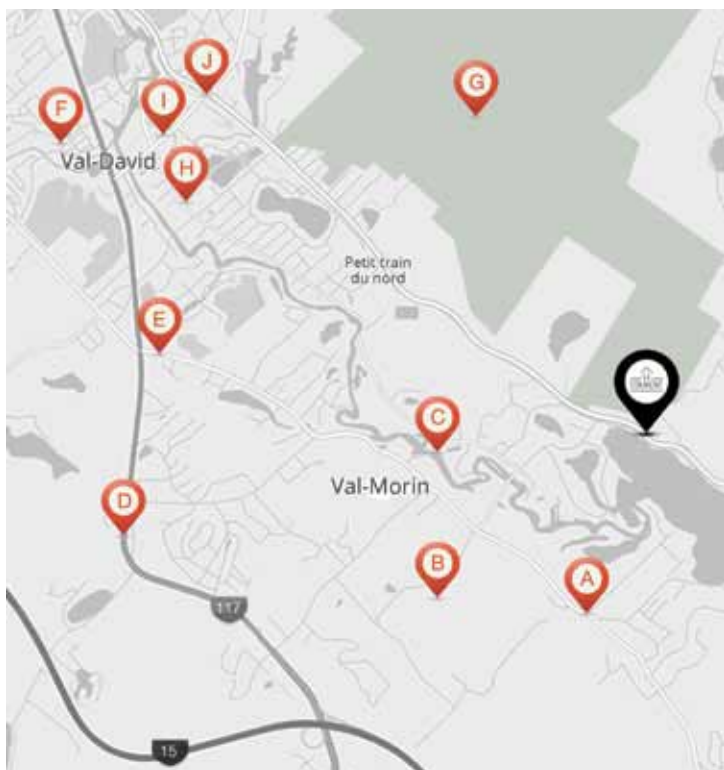

ABOUT

Located just one hour away from Montreal along the shores of Lake Raymond in Val-Morin, in the heart of the Laurentides region, the Convent is an accommodation that can welcome up to 40 people. A 1000 sq ft multifunctional space was specifically designed to host workshops, seminars or training sessions, strategic thinking or brainstorming sessions, as well as family gatherings and any other type of group activity.

AUTRES CARACTÉRISTIQUES DU LIEU OTHER FEATURES ON LOCATION

- | | |
|--|---|
| . Wi-Fi | . Wi-Fi |
| . Piscine | . Swimming pool |
| . Quai sur le Lac Raymond | . Dock on Lake Raymond |
| . BBQ | . BBQ |
| . Feu de camp | . Camp fire |
| . Badminton/Volleyball | . Badminton / Volleyball |
| . Accès au parc linéaire
<i>Le P'tit Train du Nord</i>
(vélo, marche et ski de fond) | . Access to the
<i>Le P'tit Train du Nord</i>
linear park (biking, walking
and cross-country skiing) |
| . 20 places de stationnement | . 20 parking spaces |
| . | . |

ACTIVITÉS À MOINS DE 5 KM DU COUVENT
LESS THAN 5 KM FROM THE CONVENT ACTIVITIES

A Golf Val-Morin

golfvalmorin.com

B Camp Sivananda Ashram Yoga

sivananda.org/camp

C Le Théâtre du Marais

theatredumarais.com

D Mont Belle-Neige